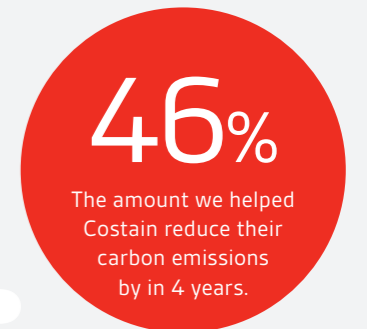

The amount we helped Costain reduce their carbon emissions by in 4 years.