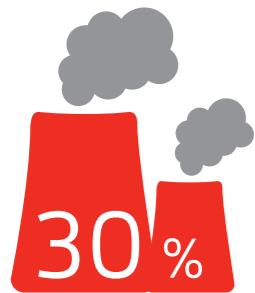

...making excellence a habit.™

Total by which world energy consumption has risen.

3.5 billion tons

The amount of rubbish floating in the Pacific Ocean.

£3.1 trillion

The environmental impact on business a year.

Energy costs forecast to grow in 10 years.

The amount of energy consumption in the UK accounted for by transport (2012).

18

The number of mature trees it takes to produce 1 metric ton of paper.

The amount we helped Morgan Lovell reduce their energy usage.