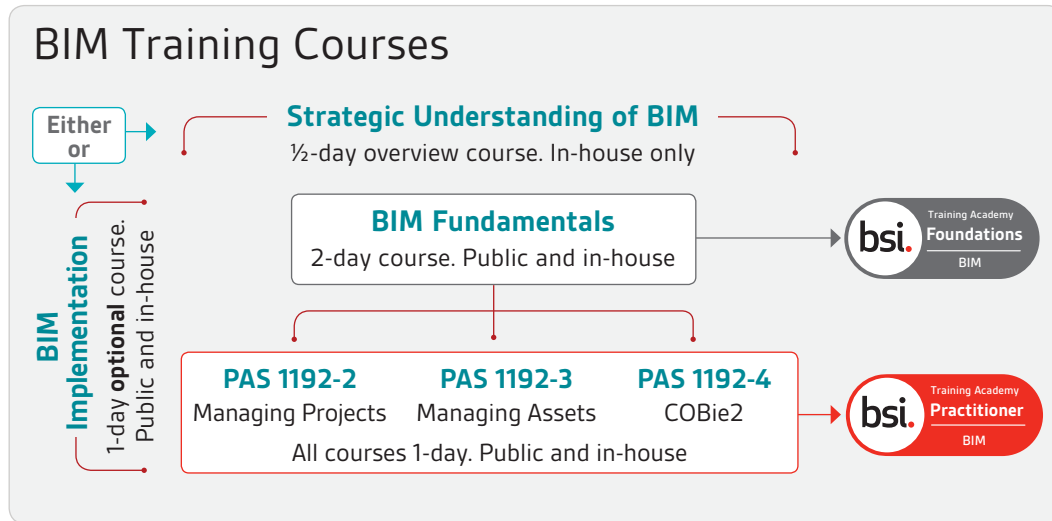

BSI BIM Journey

Organization certification

BIM Certification and beyond

Once certified, there will be annual surveillance visits to ensure you continue to meet the latest standards.

Gap Assessment

Optional assessment to iron out any gaps in documentation required by the standard.

BIM Masterclasses

Understanding the requirements and practice of specific BIM standards.

- PAS 1192-2 – Managing Projects**
- PAS 1192-3 – Managing Assets**
- PAS 1192-4 – COBie2**

To find out more:
Call: **+852 3149 3300**
or visit: bsigroup.com/en-HK