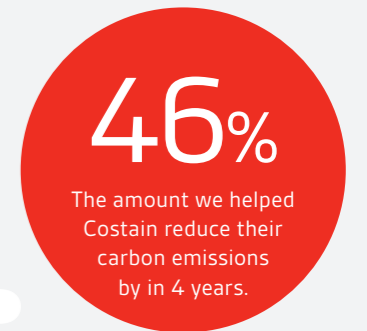

The amount we helped Costain reduce their carbon emissions by in 4 years.