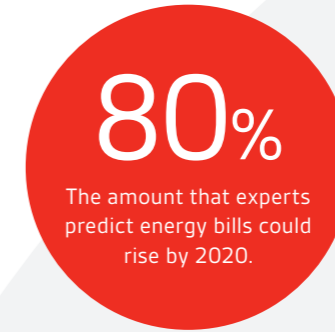

...making excellence a habit.™

Total by which world energy consumption has risen.

3.5 billion tons

The amount of rubbish floating in the Pacific Ocean.

£3.1 trillion

The environmental impact on business a year.

Energy costs forecast to grow in 10 years.

The amount of energy consumption in the UK accounted for by transport (2012).

18

The number of mature trees it takes to produce 1 metric ton of paper.

The amount we helped Morgan Lovell reduce their energy usage.

How much energy usage Sheffield Hallam University saved per month.

The amount that experts predict energy bills could rise by 2020.

The amount we helped Costain reduce their carbon emissions by in 4 years.