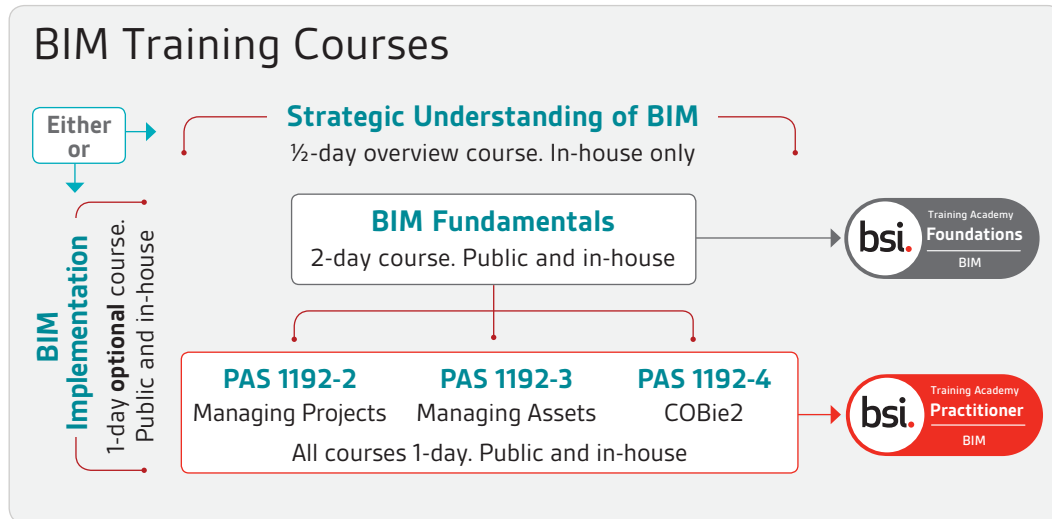

BSI BIM Journey

Organization certification

BIM Certification and beyond

Once certified, there will be annual surveillance visits to ensure you continue to meet the latest standards.

Gap Assessment

Optional assessment to iron out any gaps in documentation required by the standard.

BIM Masterclasses

Understanding the requirements and practice of specific BIM standards.

- PAS 1192-2 – Managing Projects**
- PAS 1192-3 – Managing Assets**
- PAS 1192-4 – COBie2**

To find out more:
Call: **+44 345 086 9000**
or visit: **bsigroup.com/training**