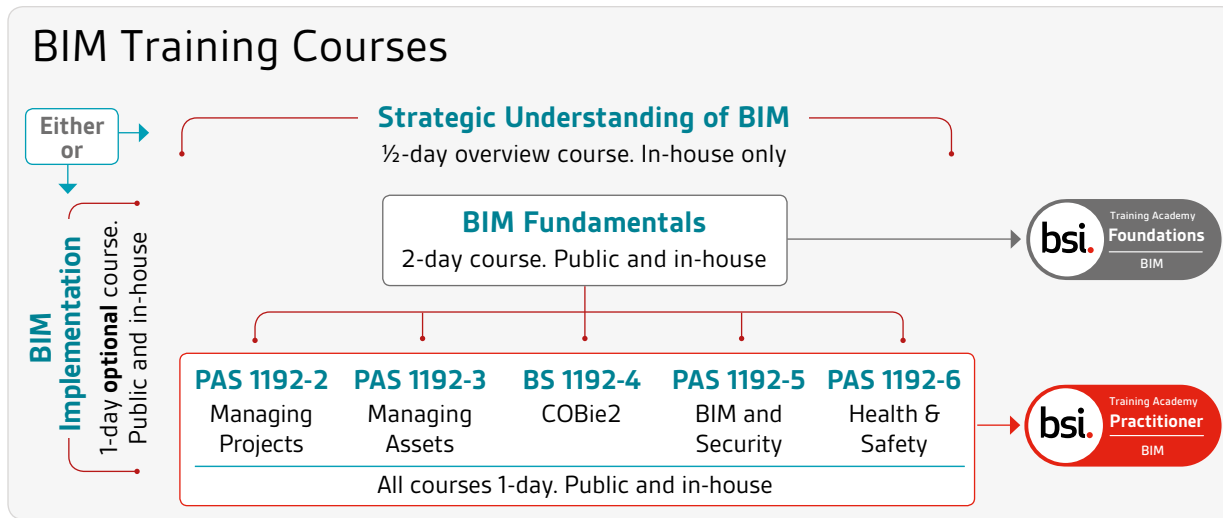

BSI BIM Journey

To find out more:
Call: +44 345 086 9000
or visit: bsigroup.com/training