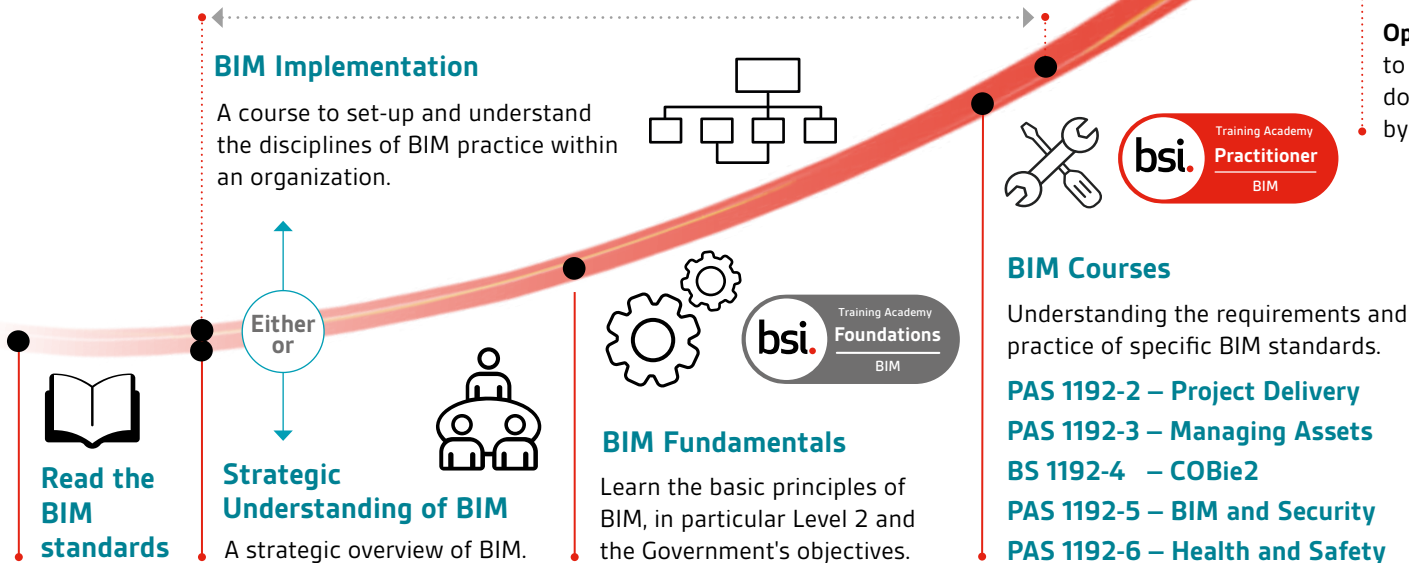

BSI BIM Journey

To find out more:
Call: +44 345 086 9000
or visit: bsigroup.com/training